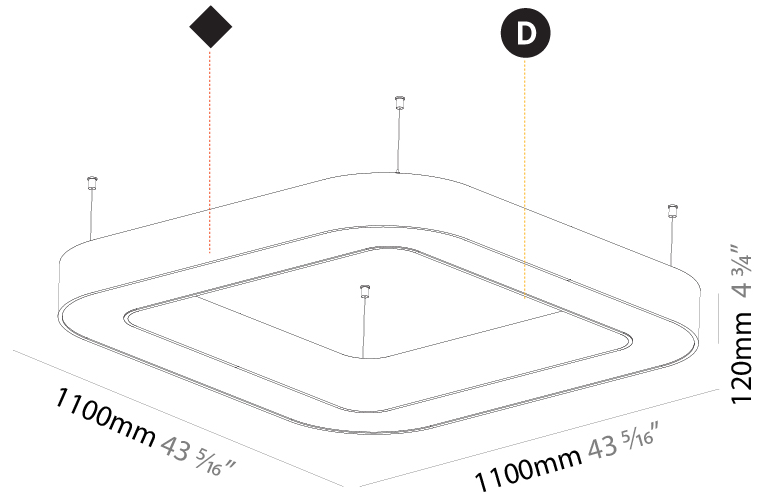

GENERAL

Series: Glorious
Subseries: Glorious Quantum
Brand: Prolicht
Division: Architectural
Mounting Type: Suspension
Mounting Location: Ceiling
Subcategory: Ambient

PHYSICAL

Shape: Square
Length (mm): 1100
Length (in): 43 ⁵/₁₆"
Width (mm): 1100
Width (in): 43 ⁵/₁₆"
Height (mm): 120
Height (in): 4 ³/₄"
Max. Overall Height (mm): 2120
Max. Overall Height (in): 83 ⁷/₁₆"
Light Distribution: Direct
Weight (kg): 13.125
Weight (lbs): 28.88
Diffuser: PMMA - Opal or Micro-Prism
Fixture Finish: SSR / BKV / CWI / CRY / HAB / LAG / UFT / ITA / RUA / RUR / MIC / FTG / MYG / TWT / LOD / PUS / FRO / FUP / KIA / POP / BLS / SPG / MEY / GOH / GUM / CHC / COM / ABZ / JAG / OBR / MOS / ROR
Fixture Material: Aluminum

ELECTRICAL

Lamp Type: LED (Zhaga Standard)
Input Wattage (W): 60
Total Output Wattage (W): 48 / 38.4 (3500K)
Dimming: Non-Dimming / Phase Dimming (120Vac only) / 0-10V Dimming
Driver Included: Yes
Driver Location: Integrated
Driver Type: Constant Current - 120 / 277Vac
Driver Class: Class 2
Input Voltage (V): 120 - 277
Constant Current (MA): 350 / 1200 (3500K)

LED

Color Temperature (°K): 3000 / 3500 / 4000
Max. Delivered Lumen (lm): 5540 / 5733 / 5850
CRI: >80 CRI
Efficiency (%): 65
Lamp Life (hrs): 50000

OPTICAL

RATINGS AND CERTIFICATIONS

Certified By: Certified for North American Standards
IP rating: IP20