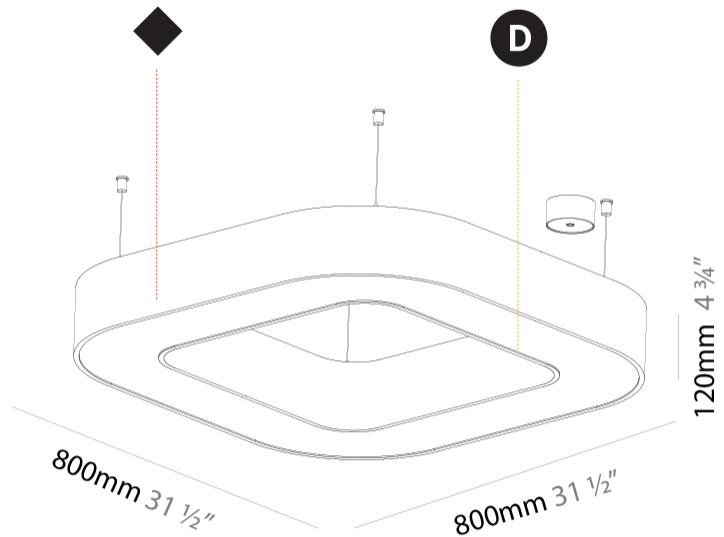

GENERAL

Series: Glorious
Subseries: Glorious Quantum
Brand: Prolicht
Division: Architectural
Mounting Type: Suspension
Mounting Location: Ceiling
Subcategory: Ambient

PHYSICAL

Shape: Square
Length (mm): 800
Length (in): 31 1/2
Width (mm): 800
Width (in): 31 1/2
Height (mm): 120
Height (in): 4 3/4
Max. Overall Height (mm): 2120
Max. Overall Height (in): 83 7/16
Light Distribution: Direct
Weight (kg): 9.422
Weight (lbs): 20.73
Diffuser: PMMA - Opal or Micro-Prism
Fixture Finish: SSR / BKV / CWI / CRY / HAB / LAG / UFT / ITA / RUA / RUR / MIC / FTG / MYG / TWT / LOD / PUS / FRO / FUP / KIA / POP / BLS / SPG / MEY / GOH / GUM / CHC / COM / ABZ / JAG / OBR / MOS / ROR
Fixture Material: Aluminum

ELECTRICAL

Lamp Type: LED (Zhaga Standard)
Input Wattage (W): 40
Total Output Wattage (W): 31 / 25.6 (3500K)
Dimming: Non-Dimming / Phase Dimming (120Vac only) / 0-10V Dimming
Driver Included: Yes
Driver Location: Integrated
Driver Type: Constant Current - 120 / 277Vac
Driver Class: Class 2
Input Voltage (V): 120 - 277
Constant Current (MA): 350 / 800 (3500K)

LED

Color Temperature (°K): 3000 / 3500 / 4000
Max. Delivered Lumen (lm): 3690 / 3822 / 3900
CRI: >80 CRI
Efficiency (%): 65
Lamp Life (hrs): 50000

OPTICAL

RATINGS AND CERTIFICATIONS

Certified By: Certified for North American Standards
IP rating: IP20